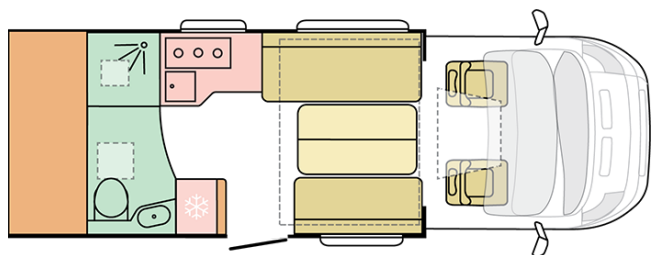

MATRIX PLUS 600 DT

Body length (mm)

6999

Total height (mm)

2905

Nr. of seats

4

Total width (mm)

2299

Nr. of berths

2 or 4

Mass in running order (MIRO, kg)

3035

Date: 12.10.2020

For illustrative purposes only. Can show product and/or interior combinations which may not be available on all markets.