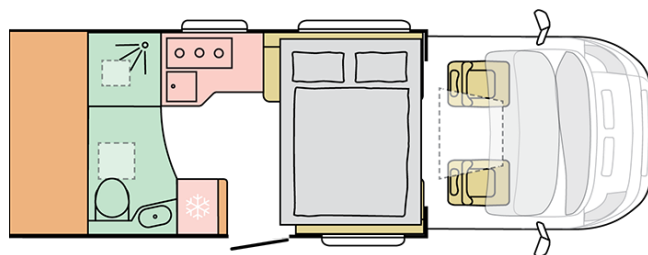

MATRIX PLUS 600 DT

Body length (mm)

6999

Total height (mm)

2905

Nr. of seats

4

Total width (mm)

2299

Nr. of berths

2 or 4

Mass in running order (MIRO, kg)

3035

Date: 12.10.2020

For illustrative purposes only. Can show product and/or interior combinations which may not be available on all markets.