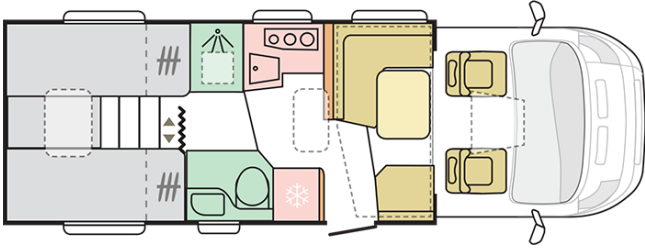

MATRIX PLUS
670 SL

Date: 13.10.2020

For illustrative purposes only. Can show product and/or interior combinations which may not be available on all markets.

MATRIX PLUS

670 SL

Body length (mm)

7485

Total height (mm)

2905

Nr. of seats

4

Total width (mm)

2299

Nr. of berths

4

Mass in running order (MIRO, kg)

3168

Date: 13.10.2020

For illustrative purposes only. Can show product and/or interior combinations which may not be available on all markets.

CA. FIAT CHASSIS

Fiat 6D 2,3 140HP 35L	X
Fiat 6D 2,3 160HP 35L	O
Fiat 6D 2,3 180HP 44H	O
Emissions rating	Euro 6D
Homologation extended weight from 35 L on 36,5 L	O
Internal height/headroom (mm)	1980/1910
Total height (mm)	2905
Body length (mm)	7485
Total width (mm)	2299
Wheel base (mm)	4035
Nr. of homologated seats incl. driver's seat	4
Max authorised weight (kg)	3500
Mass in running order (MIRO, kg)	3168
Max towing weight (kg)	2000
Max loading weight (kg)	332
ECO pack for engine 140 Hp MANDITORY WITH AUTOMATIC	O
Automatic gear box FIAT AT9 inc' ALU wheels 16" for "H" chassies	O
Automatic gear box FIAT AT9 inc' ALU wheels 16" for "L" chassies	O
Rear LED position and brake light	X
FIAT SAFETY PACK	O

F. INTERIOR EQUIPMENT

Electric pull down bed in front	200x125
Third bed at the rear	X
L-dinette	X
Additional seat with seat belt at lounge	X
ISOFIX instalation for child safety seats	X
Table extension	X
Furniture woodgrain and contrasting mouldings	ROVERE NATURALE
Entrance handle with LED lights	X
Dinette cushions formed - special foam 120 mm	X
Carpets in the cabin	X
Carpets in the living compartment and cabin "L" dinete	X
Unique designed soft furnishing	MT02O0 LEATHER CHARLES
Unique designed soft furnishing	MT02N9 MABEL
Unique designed soft furnishing	MT02G2 LEATHER EDVARD
Cushions OCEAN SERENITY	X
4 x scatter cushions	X
Kitchen window lining	X
Bed size rear (cm)	200x80;180x60;200x80
Refrigerator	142 L
Stainless steel sink with cover	X