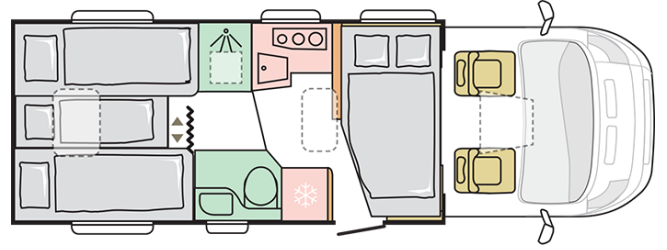

MATRIX PLUS
670 SL

Date: 13.10.2020

For illustrative purposes only. Can show product and/or interior combinations which may not be available on all markets.

MATRIX PLUS

670 SL

Body length (mm)

7485

Total height (mm)

F. INTERIOR EQUIPMENT

Electric pull down bed in front	200x125
Third bed at the rear	X
L-dinette	X
Additional seat with seat belt at lounge	X
ISOFIX instalation for child safety seats	X
Table extension	X
Furniture woodgrain and contrasting mouldings	ROVERE NATURALE
Entrance handle with LED lights	X
Dinette cushions formed - special foam 120 mm	X
Carpets in the cabin	X
Carpets in the living compartment and cabin "L" dinete	X
Unique designed soft furnishing	MT02O0 LEATHER CHARLES
Unique designed soft furnishing	MT02N9 MABEL
Unique designed soft furnishing	MT02G2 LEATHER EDVARD
Cushions OCEAN SERENITY	X
4 x scatter cushions	X
Kitchen window lining	X
Bed size rear (cm)	200x80;180x60;200x80
Refrigerator	142 L
Stainless steel sink with cover	X