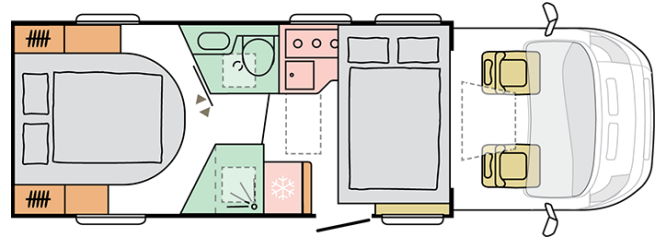

MATRIX PLUS
670 DC

Date: 12.10.2020

For illustrative purposes only. Can show product and/or interior combinations which may not be available on all markets.

MATRIX PLUS 670 DC

Body length (mm)

7485

Total height (mm)

2905

Nr. of seats

4

Total width (mm)

2299

Nr. of berths

4

Mass in running order (MIRO, kg)

3149

Date: 12.10.2020

For illustrative purposes only. Can show product and/or interior combinations which may not be available on all markets.

CA. FIAT CHASSIS

Fiat 6D 2,3 140HP 35L	X
Fiat 6D 2,3 160HP 35L	O
Fiat 6D 2,3 180HP 44H	O
Emissions rating	Euro 6D
Homologation extended weight from 35 L on 36,5 L	O
Internal height/headroom (mm)	1980/1910
Total height (mm)	2905
Body length (mm)	7485
Total width (mm)	2299
Wheel base (mm)	4035
Nr. of homologated seats incl. driver's seat	4
Max authorised weight (kg)	3500
Mass in running order (MIRO, kg)	3149
Max towing weight (kg)	2000
Max loading weight (kg)	351
ECO pack for engine 140 Hp MANDITORY WITH AUTOMATIC	O
Automatic gear box FIAT AT9 inc' ALU wheels 16" for "H" chassies	O
Automatic gear box FIAT AT9 inc' ALU wheels 16" for "L" chassies	O
Rear LED position and brake light	X
FIAT SAFETY PACK	O