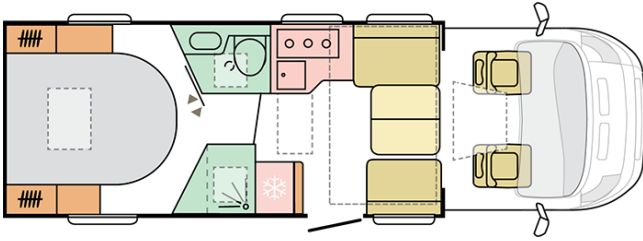

MATRIX PLUS
670 DC

Date: 12.10.2020

For illustrative purposes only. Can show product and/or interior combinations which may not be available on all markets.

MATRIX PLUS 670 DC

Body length (mm)

7485

Total height (mm)

2905

Nr. of seats

4

Total width (mm)

2299

Nr. of berths

4

Mass in running order (MIRO, kg)

3149

Date: 12.10.2020

For illustrative purposes only. Can show product and/or interior combinations which may not be available on all markets.

CA. FIAT CHASSIS

Fiat 6D 2,3 140HP 35L	X
Fiat 6D 2,3 160HP 35L	O
Fiat 6D 2,3 180HP 44H	O
Emissions rating	Euro 6D
Homologation extended weight from 35 L on 36,5 L	O
Internal height/headroom (mm)	1980/1910
Total height (mm)	2905
Body length (mm)	7485
Total width (mm)	2299
Wheel base (mm)	4035
Nr. of homologated seats incl. driver's seat	4
Max authorised weight (kg)	3500
Mass in running order (MIRO, kg)	3149
Max towing weight (kg)	2000
Max loading weight (kg)	351
ECO pack for engine 140 Hp MANDITORY WITH AUTOMATIC	O
Automatic gear box FIAT AT9 inc' ALU wheels 16" for "H" chassies	O
Automatic gear box FIAT AT9 inc' ALU wheels 16" for "L" chassies	O
Rear LED position and brake light	X
FIAT SAFETY PACK	O