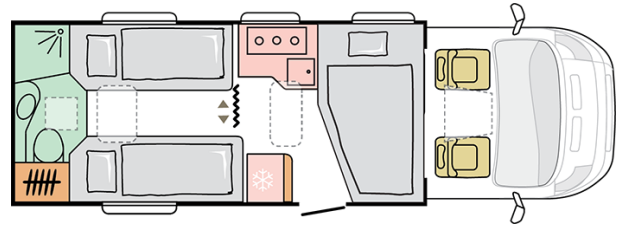

CORAL PLUS 670 SLT

Body length (mm)

7485

Total width (mm)

2299

Total height (mm)

2905

Nr. of berths

3

Nr. of seats

4

Mass in running order (MIRO, kg)

TBA

Date: 10.10.2020

For illustrative purposes only. Can show product and/or interior combinations which may not be available on all markets.