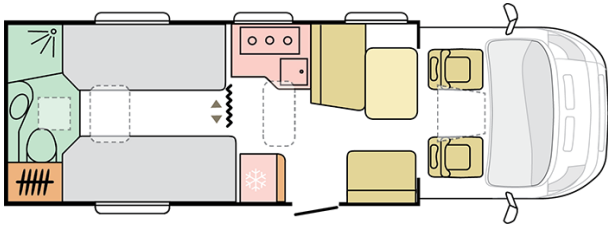

CORAL PLUS 670 SLT

Body length (mm)

7485

Total width (mm)

2299

Total height (mm)

2905

Nr. of berths

3

Nr. of seats

4

Mass in running order (MIRO, kg)

TBA

Date: 10.10.2020

For illustrative purposes only. Can show product and/or interior combinations which may not be available on all markets.