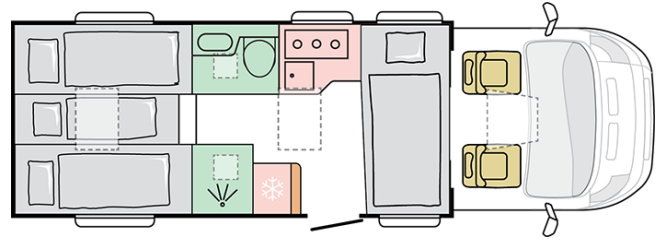

CORAL PLUS
670 DL

Date: 23.10.2020

For illustrative purposes only. Can show product and/or interior combinations which may not be available on all markets.

CORAL PLUS 670 DL

Body length (mm)

7485

Total height (mm)

2905

Nr. of seats

4

Total width (mm)

2299

Nr. of berths

2+1

Mass in running order (MIRO, kg)

3086

Date: 23.10.2020

For illustrative purposes only. Can show product and/or interior combinations which may not be available on all markets.

CA. FIAT CHASSIS

Fiat 6D 2,3 140HP 35L	X
Fiat 6D 2,3 160HP 35L	O
Fiat 6D 2,3 180HP 44H	O
Emissions rating	Euro 6D
Homologation extended weight from 35 L on 36,5 L	O
Internal height/headroom (mm)	2030/1980
Total height (mm)	2905
Body length (mm)	7485
Total width (mm)	2299
Wheel base (mm)	4035
Nr. of homologated seats incl. driver's seat	4
Max authorised weight (kg)	3500
Mass in running order (MIRO, kg)	3086
Max towing weight (kg)	2000
Max loading weight (kg)	414
ECO pack for engine 140 Hp MANDATORY WITH AUTOMATIC	O
Automatic gear box FIAT AT9 inc' ALU wheels 16" for "H" chassies	O
Automatic gear box FIAT AT9 inc' ALU wheels 16" for "L" chassies	O
Rear LED position and brake light	X
FIAT SAFETY PACK	O