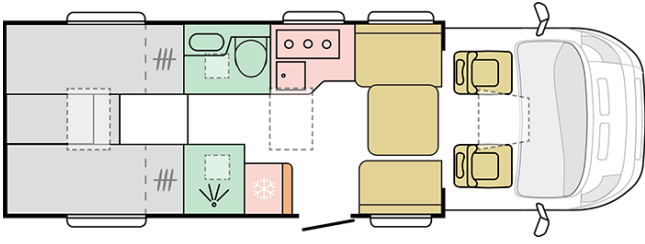

CORAL PLUS
670 DL

Date: 23.10.2020

For illustrative purposes only. Can show product and/or interior combinations which may not be available on all markets.

CORAL PLUS 670 DL

Body length (mm)

7485

Total height (mm)

2905

Nr. of seats

4

Total width (mm)

2299

Nr. of berths

2+1

Mass in running order (MIRO, kg)

3086

Date: 23.10.2020

For illustrative purposes only. Can show product and/or interior combinations which may not be available on all markets.

CA. FIAT CHASSIS

Fiat 6D 2,3 140HP 35L	X
Fiat 6D 2,3 160HP 35L	O
Fiat 6D 2,3 180HP 44H	O
Emissions rating	Euro 6D
Homologation extended weight from 35 L on 36,5 L	O
Internal height/headroom (mm)	2030/1980
Total height (mm)	2905
Body length (mm)	7485
Total width (mm)	2299
Wheel base (mm)	4035
Nr. of homologated seats incl. driver's seat	4
Max authorised weight (kg)	3500
Mass in running order (MIRO, kg)	3086
Max towing weight (kg)	2000
Max loading weight (kg)	414
ECO pack for engine 140 Hp MANDATORY WITH AUTOMATIC	O
Automatic gear box FIAT AT9 inc' ALU wheels 16" for "H" chassies	O
Automatic gear box FIAT AT9 inc' ALU wheels 16" for "L" chassies	O
Rear LED position and brake light	X
FIAT SAFETY PACK	O