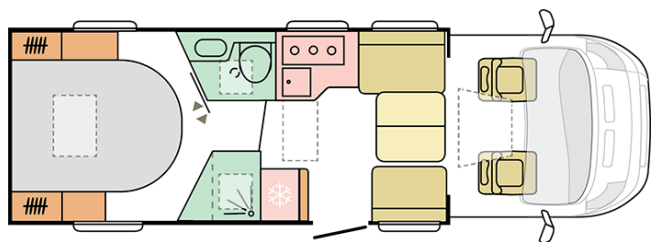

CORAL SUPREME
670 DC

Date: 21.10.2020

For illustrative purposes only. Can show product and/or interior combinations which may not be available on all markets.

CORAL SUPREME 670 DC

Body length (mm)

7485

Total height (mm)