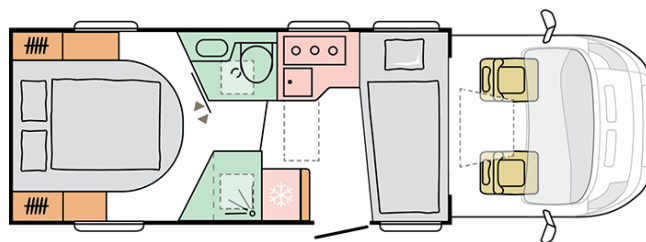

CORAL SUPREME
670 DC

Date: 21.10.2020

For illustrative purposes only. Can show product and/or interior combinations which may not be available on all markets.

CORAL SUPREME 670 DC

Body length (mm)

7485

Total height (mm)