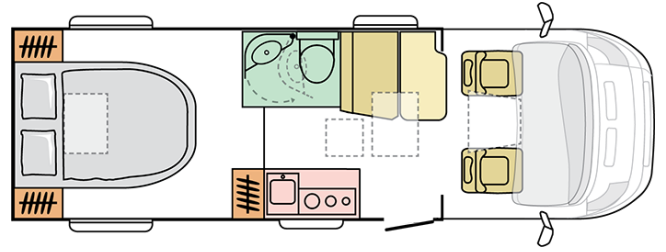

COMPACT PLUS
SC

Date: 12.10.2020

For illustrative purposes only. Can show product and/or interior combinations which may not be available on all markets.

COMPACT PLUS SC

Body length (mm)

6999

Total height (mm)

2750

Nr. of seats

4

Total width (mm)

2120

Nr. of berths

2+1

Mass in running order (MIRO, kg)

2944

Date: 12.10.2020

For illustrative purposes only. Can show product and/or interior combinations which may not be available on all markets.

CA. FIAT CHASSIS

Fiat 6D 2,3 140HP 35L	X
Fiat 6D 2,3 160HP 35L	O
Emissions rating	Euro 6D
Internal height/headroom (mm)	1980
Total height (mm)	2750
Body length (mm)	6999
Total width (mm)	2120
Wheel base (mm)	4035
Nr. of homologated seats incl. driver's seat	4
Max authorised weight (kg)	3500
Mass in running order (MIRO, kg)	2944
Max towing weight (kg)	2000
Max loading weight (kg)	556
ECO pack for engine 140 Hp MANDATORY WITH AUTOMATIC	O
Automatic gear box FIAT AT9 inc' ALU wheels 16" for "L" chassies	O
FIAT SAFETY PACK	O
Ad Blue tank (L)	19
Bicycle carrier preinstalation Fiamma	X
WHITE 249	X
METALLIC IRON GREY 691	O

F. INTERIOR EQUIPMENT

Kitchen window lining	X
Bed size rear (cm)	195x140
Dimension of the bed - front dinette (cm)	168x92-50
Refrigerator with compressor 149L	O
3-flame gas cooker with electric ignition, glass cover and stainless steel sink	X
Refrigerator with compressor	84 L
Sink cover/chopping board	X
Extractor fan	X
Oven DUPLEX with grill, electric ignition	X
Drainer	X
Swiveling shower wall	X
Shower tray	X
Chemical toilet - turnable, passive ventilated	X
Shower faucet	X
External water pump connection with water pump	X
Waste water tank insulated with adjustable heating 85L	X
Fresh water tank (L)	140
Pressure water pump	X
Solar foil set 110W	O
USB power socket in living room and bedroom	X