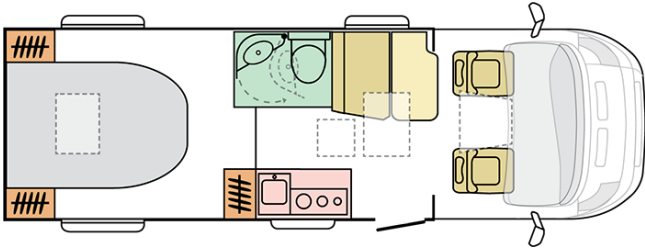

COMPACT PLUS
SC

Date: 12.10.2020

For illustrative purposes only. Can show product and/or interior combinations which may not be available on all markets.

COMPACT PLUS SC

Body length (mm)

6999

Total height (mm)

2750

Nr. of seats

4

Total width (mm)

2120

Nr. of berths

2+1

Mass in running order (MIRO, kg)

2944

Date: 12.10.2020

For illustrative purposes only. Can show product and/or interior combinations which may not be available on all markets.

CA. FIAT CHASSIS

Fiat 6D 2,3 140HP 35L	X
Fiat 6D 2,3 160HP 35L	O
Emissions rating	Euro 6D
Internal height/headroom (mm)	1980
Total height (mm)	2750
Body length (mm)	6999
Total width (mm)	2120
Wheel base (mm)	4035
Nr. of homologated seats incl. driver's seat	4
Max authorised weight (kg)	3500
Mass in running order (MIRO, kg)	2944
Max towing weight (kg)	2000
Max loading weight (kg)	556
ECO pack for engine 140 Hp MANDATORY WITH AUTOMATIC	O
Automatic gear box FIAT AT9 inc' ALU wheels 16" for "L" chassies	O
FIAT SAFETY PACK	O
Ad Blue tank (L)	19
Bicycle carrier preinstalation Fiamma	X
WHITE 249	X
METALLIC IRON GREY 691	O

F. INTERIOR EQUIPMENT

Kitchen window lining	X
Bed size rear (cm)	195x140
Dimension of the bed - front dinette (cm)	168x92-50
Refrigerator with compressor 149L	O
3-flame gas cooker with electric ignition, glass cover and stainless steel sink	X
Refrigerator with compressor	84 L
Sink cover/chopping board	X
Extractor fan	X
Oven DUPLEX with grill, electric ignition	X
Drainer	X
Swiveling shower wall	X
Shower tray	X
Chemical toilet - turnable, passive ventilated	X
Shower faucet	X
External water pump connection with water pump	X
Waste water tank insulated with adjustable heating 85L	X
Fresh water tank (L)	140
Pressure water pump	X
Solar foil set 110W	O
USB power socket in living room and bedroom	X