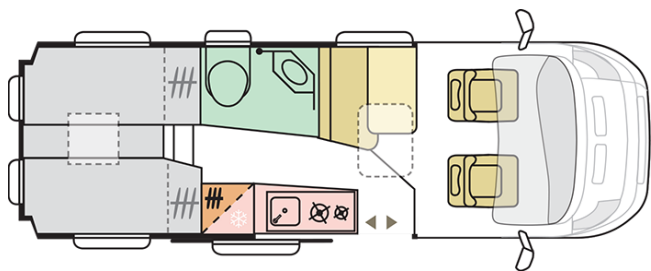

TWIN SUPREME
640 SLB

Date: 06.04.2021

For illustrative purposes only. Can show product and/or interior combinations which may not be available on all markets.

TWIN SUPREME 640 SLB

Body length (mm)

6363

Total height (mm)

3004

Date: 06.04.2021

For illustrative purposes only. Can show product and/or interior combinations which may not be available on all markets.

B. DIMENSIONS AND WEIGHTS

Internal height/headroom (mm)	1900
Total height (mm)	2580
Body length (mm)	6363
Total width (mm)	2050
Wheel base (mm)	4035
Nr. of homologated seats incl. driver's seat	4
Max authorised weight (kg)	3500
Mass in running order (MIRO, kg)	3004
Max towing weight (kg)	2500
Max loading weight (kg)	496