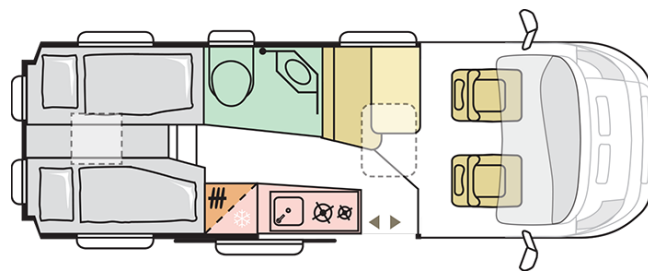

TWIN SUPREME
640 SLB

Date: 06.04.2021

For illustrative purposes only. Can show product and/or interior combinations which may not be available on all markets.

TWIN SUPREME 640 SLB

Body length (mm)

6363

Total height (mm)

3004

Date: 06.04.2021

For illustrative purposes only. Can show product and/or interior combinations which may not be available on all markets.

B. DIMENSIONS AND WEIGHTS

Internal height/headroom (mm)	1900
Total height (mm)	2580
Body length (mm)	6363
Total width (mm)	2050
Wheel base (mm)	4035
Nr. of homologated seats incl. driver's seat	4
Max authorised weight (kg)	3500
Mass in running order (MIRO, kg)	3004
Max towing weight (kg)	2500
Max loading weight (kg)	496