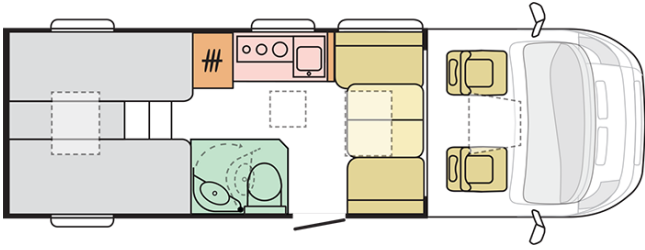

COMPACT SUPREME
DL

Date: 12.10.2020

For illustrative purposes only. Can show product and/or interior combinations which may not be available on all markets.

COMPACT SUPREME DL

Body length (mm)

6990

Total height (mm)

2750

Nr. of seats

4

Total width (mm)

2120

Nr. of berths

2+1

Mass in running order (MIRO, kg)

2878

Date: 12.10.2020

For illustrative purposes only. Can show product and/or interior combinations which may not be available on all markets.

CA. FIAT CHASSIS

Fiat 6D 2,3 140HP 35L	X
Fiat 6D 2,3 160HP 35L	O
Emissions rating	Euro 6D
Internal height/headroom (mm)	1980
Total height (mm)	2750
Body length (mm)	6990
Total width (mm)	2120
Wheel base (mm)	3800
Nr. of homologated seats incl. driver's seat	4
Max authorised weight (kg)	3500
Mass in running order (MIRO, kg)	2878
Max towing weight (kg)	2000
Max loading weight (kg)	622
ECO pack for engine 140 Hp MANDATORY WITH AUTOMATIC	O
Automatic gear box FIAT AT9 inc' ALU wheels 16" for "L" chassies	O
Rear LED position and brake light	X
FIAT SAFETY PACK	O
Ad Blue tank (L)	19
Bicycle carrier preinstalation Fiamma	X
METALLIC SILVER ALU 611	X

F. INTERIOR EQUIPMENT

Kitchen window lining		X
Bed size rear (cm)	195x75-65;157x42;193x82	
Dimension of the bed - front dinette (cm)	190x90-80	
Refrigerator with compressor 149L		O
3-flame gas cooker with electric ignition, glass cover and stainless steel sink		X
Refrigerator with compressor		84 L
Sink cover/chopping board		X
Extractor fan		X
Oven DUPLEX with grill, electric ignition		X
Drainer		X
Swiveling shower wall		X
Shower tray		X
Chemical toilet - turnable, passive ventilated		X
Shower faucet		X
External water pump connection with water pump		X
Waste water tank insulated with adjustable heating 85L		X
Fresh water tank (L)		140
Pressure water pump		X
Solar foil set 110W		O
USB power socket in living room and bedroom		X