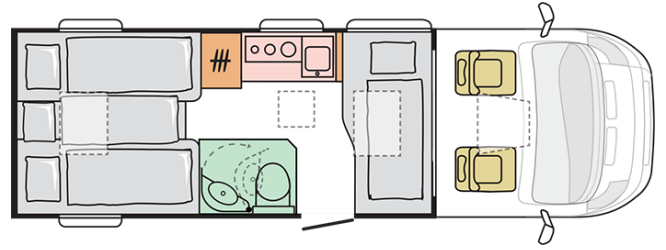

COMPACT SUPREME
DL

Date: 12.10.2020

For illustrative purposes only. Can show product and/or interior combinations which may not be available on all markets.

COMPACT SUPREME DL

Body length (mm)

6990

Total height (mm)

2750

Nr. of seats

4

Total width (mm)

2120

Nr. of berths

2+1

Mass in running order (MIRO, kg)

2878

Date: 12.10.2020

For illustrative purposes only. Can show product and/or interior combinations which may not be available on all markets.

CA. FIAT CHASSIS

Fiat 6D 2,3 140HP 35L	X
Fiat 6D 2,3 160HP 35L	O
Emissions rating	Euro 6D
Internal height/headroom (mm)	1980
Total height (mm)	2750
Body length (mm)	6990
Total width (mm)	2120
Wheel base (mm)	3800
Nr. of homologated seats incl. driver's seat	4
Max authorised weight (kg)	3500
Mass in running order (MIRO, kg)	2878
Max towing weight (kg)	2000
Max loading weight (kg)	622
ECO pack for engine 140 Hp MANDATORY WITH AUTOMATIC	O
Automatic gear box FIAT AT9 inc' ALU wheels 16" for "L" chassies	O
Rear LED position and brake light	X
FIAT SAFETY PACK	O
Ad Blue tank (L)	19
Bicycle carrier preinstalation Fiamma	X
METALLIC SILVER ALU 611	X

F. INTERIOR EQUIPMENT

Kitchen window lining		X
Bed size rear (cm)	195x75-65;157x42;193x82	
Dimension of the bed - front dinette (cm)	190x90-80	
Refrigerator with compressor 149L		O
3-flame gas cooker with electric ignition, glass cover and stainless steel sink		X
Refrigerator with compressor		84 L
Sink cover/chopping board		X
Extractor fan		X
Oven DUPLEX with grill, electric ignition		X
Drainer		X
Swiveling shower wall		X
Shower tray		X
Chemical toilet - turnable, passive ventilated		X
Shower faucet		X
External water pump connection with water pump		X
Waste water tank insulated with adjustable heating 85L		X
Fresh water tank (L)		140
Pressure water pump		X
Solar foil set 110W		O
USB power socket in living room and bedroom		X