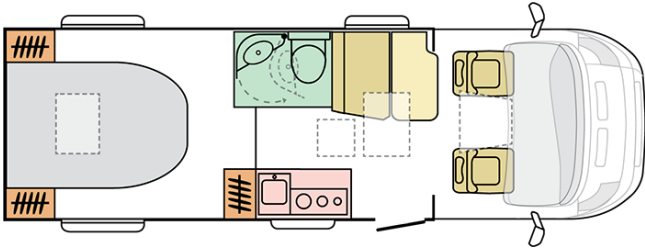

COMPACT PLUS
SC

Date: 12.11.2020

For illustrative purposes only. Can show product and/or interior combinations which may not be available on all markets.

COMPACT PLUS SC

Body length (mm)

6999

Total height (mm)

2750

Nr. of seats

4

Total width (mm)

2120

Nr. of berths

2+1

Mass in running order (MIRO, kg)

2944

Date: 12.11.2020

For illustrative purposes only. Can show product and/or interior combinations which may not be available on all markets.

CA. FIAT CHASSIS

Fiat 6D 2,3 140HP 35L	X
Fiat 6D 2,3 160HP 35L	O
Emissions rating	Euro 6D
Internal height/headroom (mm)	1980
Total height (mm)	2750
Body length (mm)	6999
Total width (mm)	2120
Wheel base (mm)	4035
Nr. of homologated seats incl. driver's seat	4
Max authorised weight (kg)	3500
Mass in running order (MIRO, kg)	2944
Max towing weight (kg)	2000
Max loading weight (kg)	556
ECO pack for engine 140 Hp MANDATORY WITH AUTOMATIC	O
Automatic gear box FIAT AT9 inc' ALU wheels 16" for "L" chassies	O
FIAT SAFETY PACK	O
Ad Blue tank (L)	19
Bicycle carrier preinstalation Fiamma	X
WHITE 249	X
METALLIC IRON GREY 691	O

E. BODY

External storage locker (left) - dimensions (cm)	55x63
Bed with slatted frame and spring mattress	X
Cupboard doors- colour	WHITE
Berths	3
Sliding rear bed, manual	X
ISOFIX instalation for child safety seats	X
Table extension	X
Furniture woodgrain and contrasting mouldings	SANDY WHITE
Entrance handle with LED lights	X
Dinette cushions formed - special foam 120 mm	X
Carpets in the living compartment	X
Carpets in the cabin	X
Unique designed soft furnishing	MT02O0 LEATHER CHARLES
Unique designed soft furnishing	MT02N9 MABEL
Unique designed soft furnishing	MT02G2 LEATHER EDVARD
Cushions SPRING GARDE	X
4 x scatter cushions	X
Kitchen window lining	X
Bed size rear (cm)	195x140
Dimension of the bed - front dinette (cm)	168x92-50