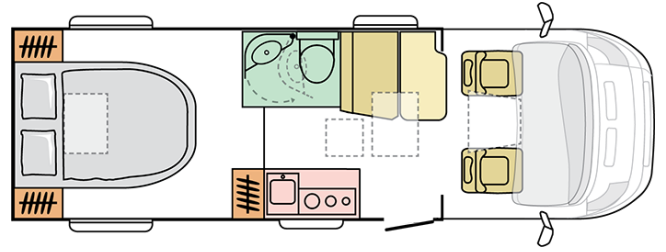

COMPACT PLUS
SC

Date: 12.11.2020

For illustrative purposes only. Can show product and/or interior combinations which may not be available on all markets.

COMPACT PLUS SC

Body length (mm)

6999

Total height (mm)

2750

Nr. of seats

4

Total width (mm)

2120

Nr. of berths

2+1

Mass in running order (MIRO, kg)

2944

Date: 12.11.2020

For illustrative purposes only. Can show product and/or interior combinations which may not be available on all markets.

CA. FIAT CHASSIS

Fiat 6D 2,3 140HP 35L	X
Fiat 6D 2,3 160HP 35L	O
Emissions rating	Euro 6D
Internal height/headroom (mm)	1980
Total height (mm)	2750
Body length (mm)	6999
Total width (mm)	2120
Wheel base (mm)	4035
Nr. of homologated seats incl. driver's seat	4
Max authorised weight (kg)	3500
Mass in running order (MIRO, kg)	2944
Max towing weight (kg)	2000
Max loading weight (kg)	556
ECO pack for engine 140 Hp MANDATORY WITH AUTOMATIC	O
Automatic gear box FIAT AT9 inc' ALU wheels 16" for "L" chassies	O
FIAT SAFETY PACK	O
Ad Blue tank (L)	19
Bicycle carrier preinstalation Fiamma	X
WHITE 249	X
METALLIC IRON GREY 691	O

E. BODY

External storage locker (left) - dimensions (cm)	55x63
Bed with slatted frame and spring mattress	X
Cupboard doors- colour	WHITE
Berths	3
Sliding rear bed, manual	X
ISOFIX instalation for child safety seats	X
Table extension	X
Furniture woodgrain and contrasting mouldings	SANDY WHITE
Entrance handle with LED lights	X
Dinette cushions formed - special foam 120 mm	X
Carpets in the living compartment	X
Carpets in the cabin	X
Unique designed soft furnishing	MT02O0 LEATHER CHARLES
Unique designed soft furnishing	MT02N9 MABEL
Unique designed soft furnishing	MT02G2 LEATHER EDVARD
Cushions SPRING GARDE	X
4 x scatter cushions	X
Kitchen window lining	X
Bed size rear (cm)	195x140
Dimension of the bed - front dinette (cm)	168x92-50