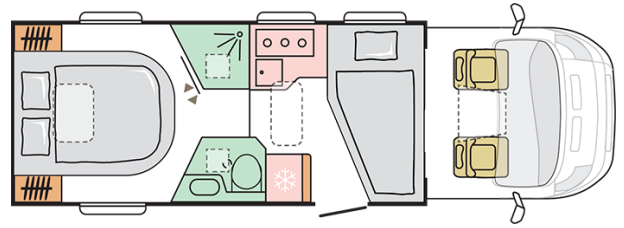

CORAL PLUS 670 SC

Body length (mm)

7485

Total width (mm)

2299

Total height (mm)

2905

Nr. of berths

3

Nr. of seats

4

Mass in running order (MIRO, kg)

3118

Date: 10.10.2020

For illustrative purposes only. Can show product and/or interior combinations which may not be available on all markets.