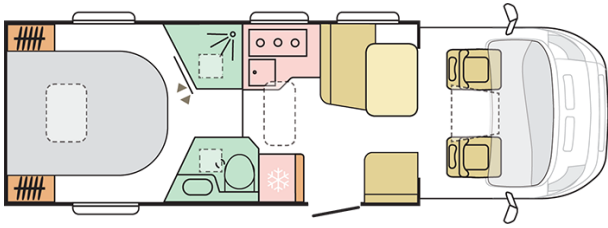

CORAL PLUS 670 SC

Body length (mm)

7485

Total width (mm)

2299

Total height (mm)

2905

Nr. of berths

3

Nr. of seats

4

Mass in running order (MIRO, kg)

3118

Date: 10.10.2020

For illustrative purposes only. Can show product and/or interior combinations which may not be available on all markets.