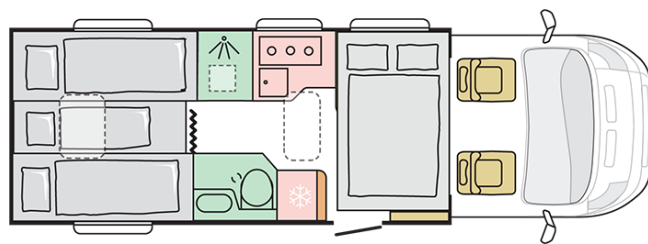

MATRIX SUPREME
670 SL

Date: 13.10.2020

For illustrative purposes only. Can show product and/or interior combinations which may not be available on all markets.

MATRIX SUPREME 670 SL

Body length (mm)

7485

Total height (mm)