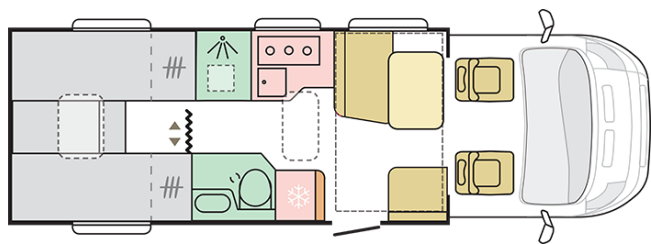

MATRIX SUPREME
670 SL

Date: 13.10.2020

For illustrative purposes only. Can show product and/or interior combinations which may not be available on all markets.

MATRIX SUPREME 670 SL

Body length (mm)

7485

Total height (mm)