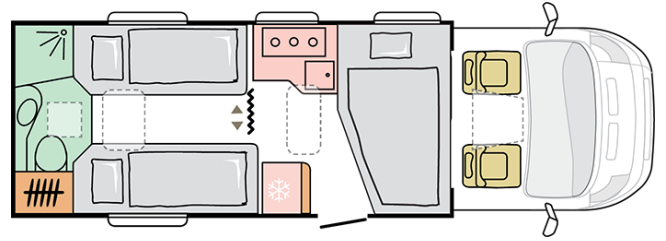

CORAL SUPREME
670 SLT

Date: 21.10.2020

For illustrative purposes only. Can show product and/or interior combinations which may not be available on all markets.

CORAL SUPREME 670 SLT

Body length (mm)

7499

Total height (mm)