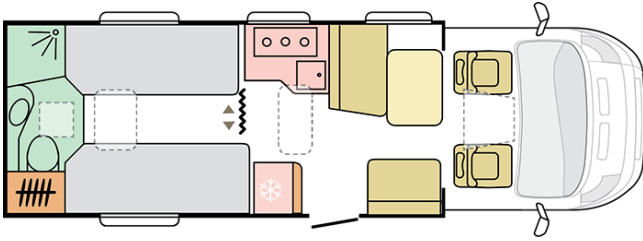

CORAL SUPREME
670 SLT

Date: 21.10.2020

For illustrative purposes only. Can show product and/or interior combinations which may not be available on all markets.

CORAL SUPREME 670 SLT

Body length (mm)

7499

Total height (mm)

2905

Nr. of seats

4

Total width (mm)

2299

Nr. of berths

3

Mass in running order (MIRO, kg)