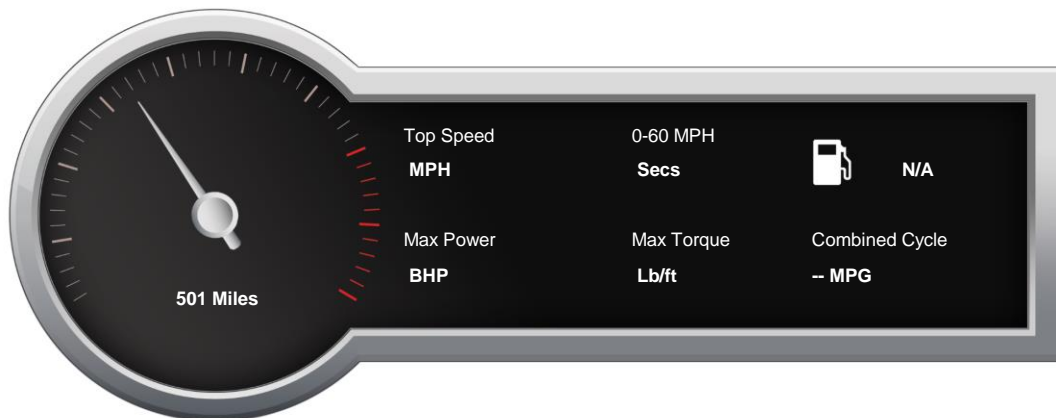

Performance & Engine