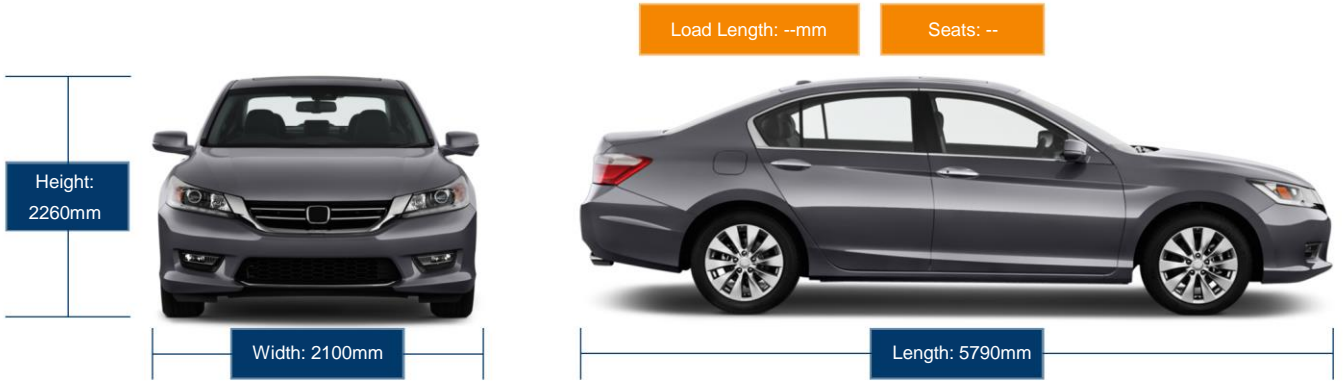

Weights & Measures