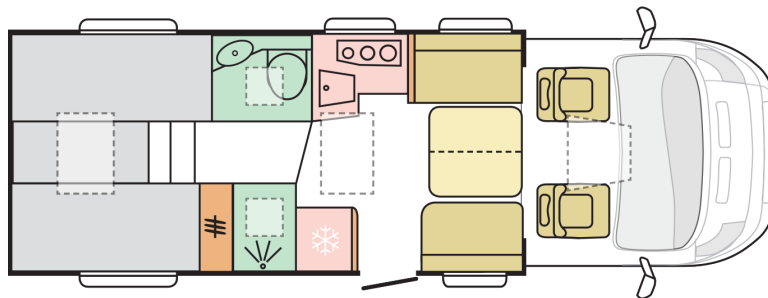

CARA
Motorhomes & Caravans

MATRIX SUPREME 670 DL

Supply plan: 05.05.2020