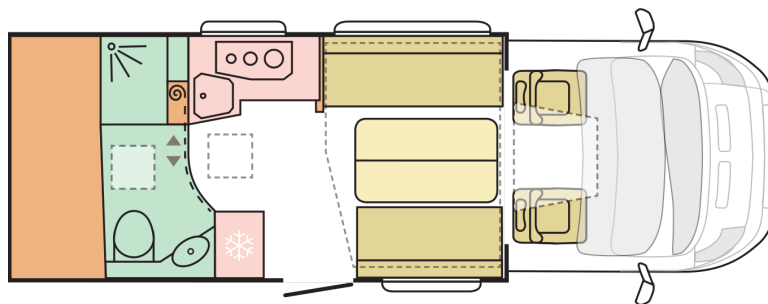

CARA
Motorhomes & Caravans

MATRIX PLUS 600 DT

Supply plan: 04.05.2020