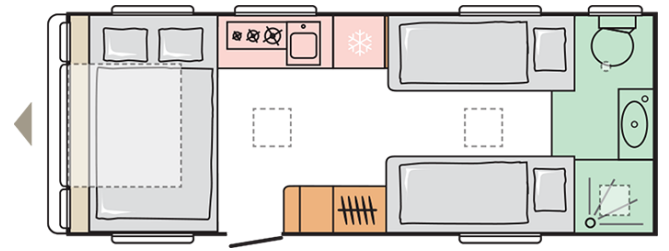

ADORA
SEINE

Date: 16.03.2022

For illustrative purposes only. Can show product and/or interior combinations which may not be available on all markets.

ADORA SEINE

Total length (including tow bar) (mm)

8190

Total height (mm)

For illustrative purposes only. Can show product and/or interior combinations which may not be available on all markets.

B. DIMENSIONS AND WEIGHTS

Internal height (mm)	1950
Total height (mm)	2610
Total length (including tow bar) (mm)	8190
Body length (mm)	6855
Internal length (mm)	6142
Total width (mm)	2299
Internal width (mm)	2170
Maximal homologated weight	0
Awning perimeter dimensions (body/chassis, cm)	1072/632
Flat roof length	4860
Mass in running order (MIRO, kg)	1550
Maximum technical permissible laden mass (MTPLM) (kg)	1750/1800
Floor, wall and roof total thickness (mm)	40/24/28,8
Max loading weight (kg)	200/250 (without All Inc' Pack)
Floor, wall and roof insulation thickness (mm)	29/20/25