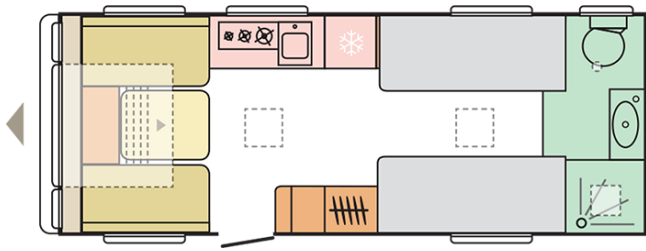

ADORA
SEINE

Date: 16.03.2022

For illustrative purposes only. Can show product and/or interior combinations which may not be available on all markets.

ADORA SEINE

Total length (including tow bar) (mm)

8190

Total height (mm)

For illustrative purposes only. Can show product and/or interior combinations which may not be available on all markets.

B. DIMENSIONS AND WEIGHTS

Internal height (mm)	1950
Total height (mm)	2610
Total length (including tow bar) (mm)	8190
Body length (mm)	6855
Internal length (mm)	6142
Total width (mm)	2299
Internal width (mm)	2170
Maximal homologated weight	0
Awning perimeter dimensions (body/chassis, cm)	1072/632
Flat roof length	4860
Mass in running order (MIRO, kg)	1550
Maximum technical permissible laden mass (MTPLM) (kg)	1750/1800
Floor, wall and roof total thickness (mm)	40/24/28,8
Max loading weight (kg)	200/250 (without All Inc' Pack)
Floor, wall and roof insulation thickness (mm)	29/20/25