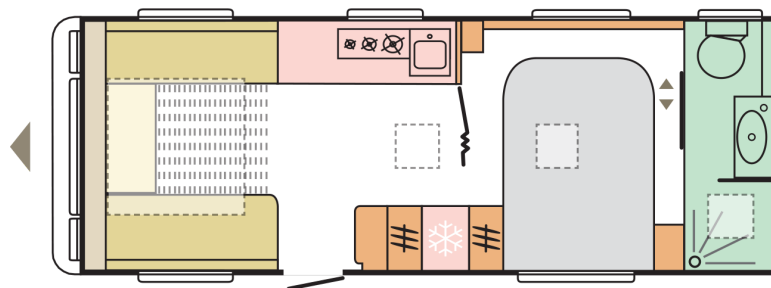

MISSISSIPPI

Specification

B. DIMENSIONS AND WEIGHTS

Internal height (mm)	1950
Total height (mm)	2625/2775
Total length (including tow bar) (mm)	8270
Body length (mm)	6830
Internal length (mm)	6193
Total width (mm)	2460
Internal width (mm)	2310
Awning perimeter dimensions (body/chassis, cm)	1078/633
Mass in running order (MIRO, kg)	1709
Maximum technical permissible laden mass (MTPLM) (kg)	1900/2000
Floor, wall and roof total thickness (mm)	47/33/32,8
Max loading weight (kg)	191 / 291

E. BODY

Roof light Midi Heki 700 x 500 mm	X
Roof light Mini Heki double glazed, 80cm ² ventilation	X
Integrated aluminium tent profiles	X
Panoramic window for caravans	X
Bodywork of polyester	X
Third break light	X
Side wall skirtings in aluminium	X
Double glazed triple front windscreen	X
Double glazed front windscreen	X
Floor insulation Styrofoam	X
External storage locker (right) - dimensions (cm)	?
Gas bottle locker	X
Decorative roof luggage rack	X
Integrated entrance step	X
External storage locker (left) - dimensions (cm)	?